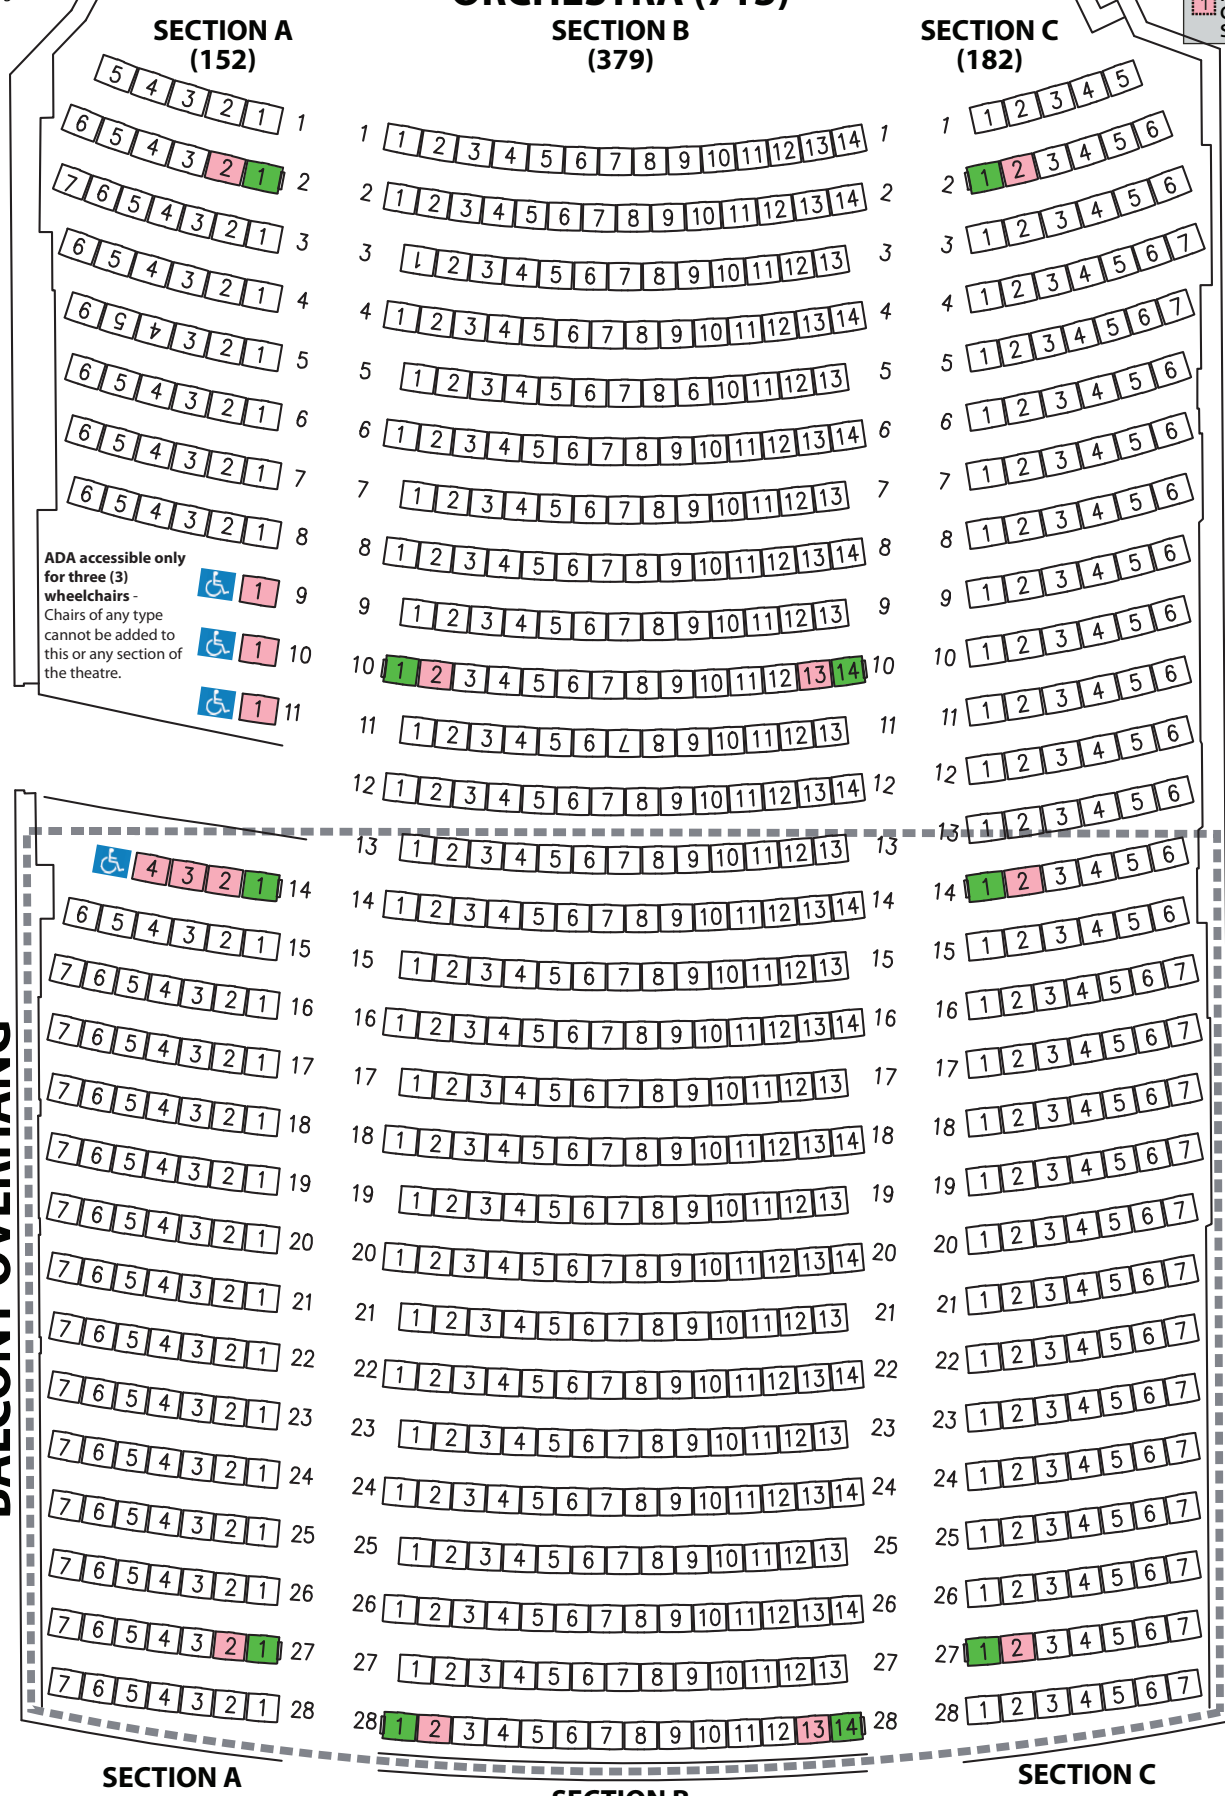

LEGEND

-  ACCESSIBLE
-  HANDICAP ACCESSIBLE SEATING
-  HANDICAP COMPANION SEATING

STAGE

ORCHESTRA (713)

ADA accessible only for three (3) wheelchairs - Chairs of any type cannot be added to this or any section of the theatre.

 1

 1

 1

* No Additional Seating Will Be Added To This Seating Chart *